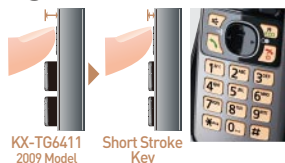

Short Stroke Key Unique Technology

Keys Have a Positive Pressing Feel, and a Good Design

The keys do not protrude far from the handset, so they require only a gentle press and have a positive feel. They also give the handset an attractive appearance.

Clear Sound Unique Technology

Even in the Backyard or Garage

High-precision error correction system ensures clear conversation with less voice interruptions, allowing you to enjoy a smooth, error-free conversation even when you're out in the backyard or garage, far away from the base unit.

Power Back-Up Operation* Unique Technology

Handset Usable at Ease Even When Power Is Out

Because the base unit has a built-in battery, the user can continue talking from the cordless handset without any signal interruption for about 1 minute after a power outage. After that, the user can place a handset on the base unit and switch it to supply power from the handset. The user can then continue talking over the speakerphone or from a separate handset.

* Please note that this system is not available in some countries.

Advanced Alarm Clock Unique Technology

Upgraded Memo Alarm

There is no need for a separate alarm clock, because the alarm function lets you set a different wake-up time for each day, and the Snooze function sounds the alarm every 5 minutes.

One Touch Eco Mode Ecology

One Touch Eco Modes Let You Lower the Power Consumption

Easy to turn on eco mode by one touch pressing the eco button on the handset. In eco mode, the signal output is reduced by 90%*.

* Compared to the normal mode